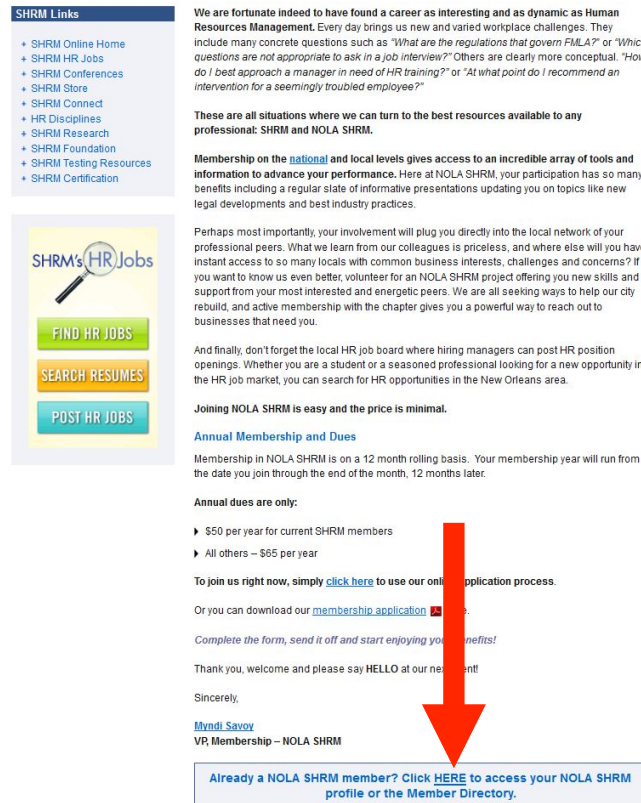

# Logging into the NOLA SHRM website... It's as EASY as 1...2...3...4!

**Step 1:** Go to <http://nola.shrm.org>

**Step 2:** Click on the Membership tab

**Step 3:** Scroll down to the bottom of the page and click the link to access your NOLA SHRM profile

**Step 4:** New Users- use the RIGHT side to sign up.

Returning Users- use the LEFT side to login.

**\*\* NOTE\*\*:** Just because you may be or have been a NOLA-SHRM member does not mean you have registered on the portal before.